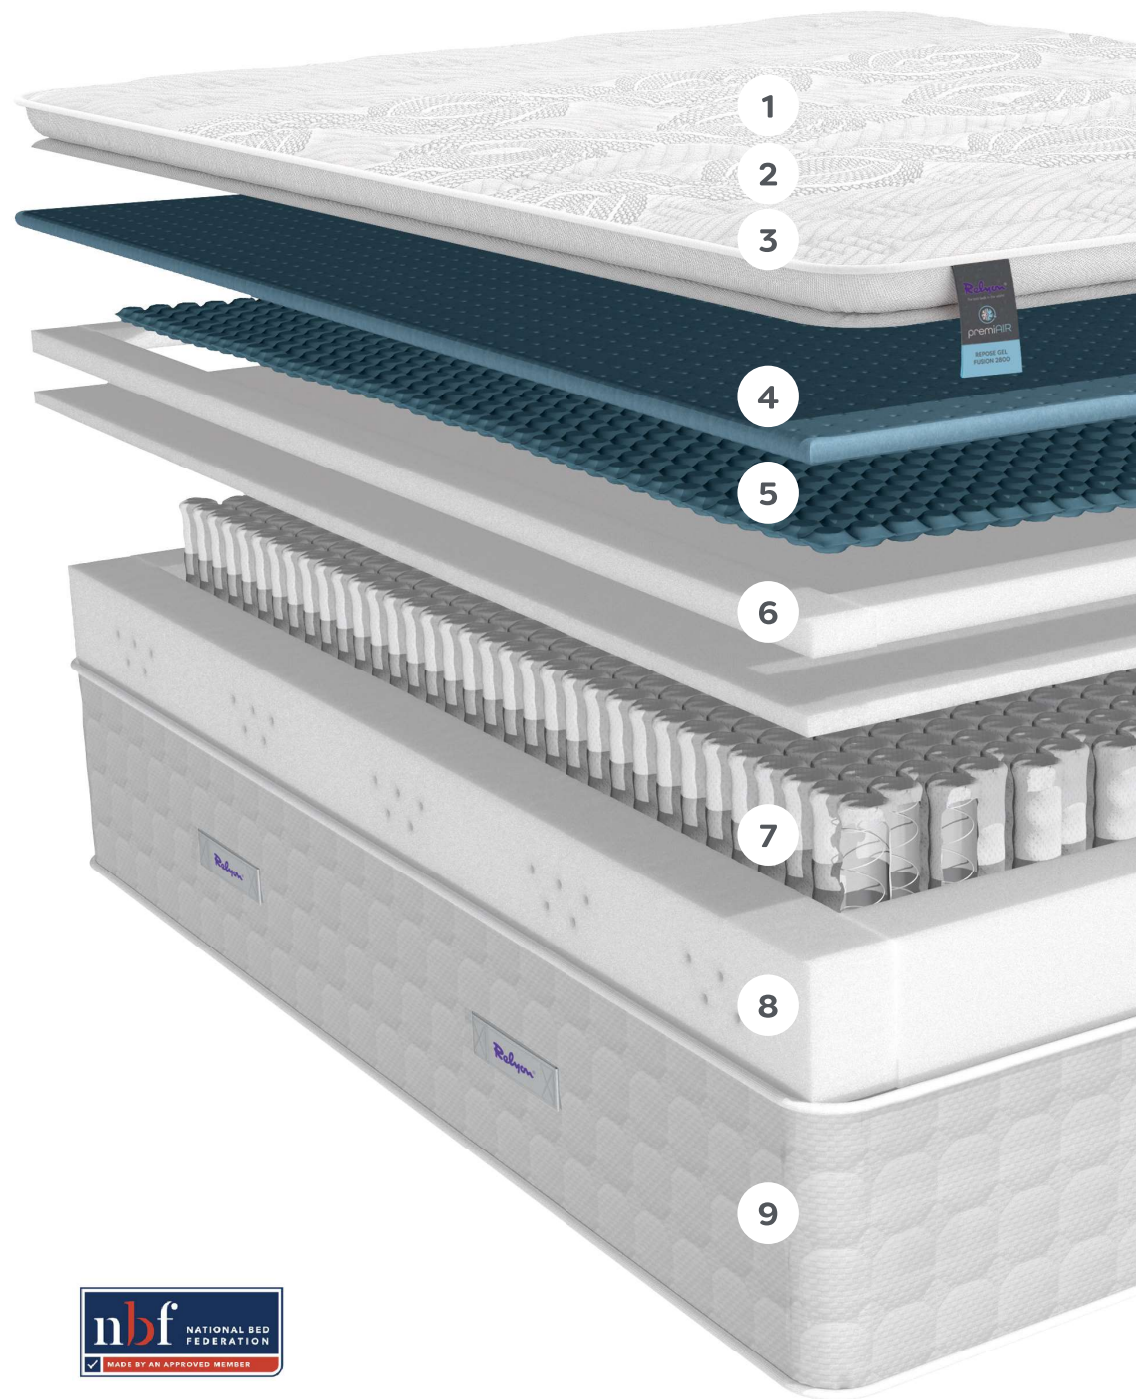

premiAIR

REPOSE GEL FUSION 2800

COMFORT ZONE

1 A 100% natural Probiotic fabric treatment to protect against allergens, bacteria and odours, promoting a fresh and healthy mattress.

2 New and innovative cool touch fabric technology creates a cooler sleep environment to aid the transition to a relaxing night's sleep

3 An environmentally sustainable smart fibre that works by wicking away moisture to provide a cool and refreshing night's sleep.

4 A blend of highly breathable, responsive and pressure relieving latex with cooling gel that disperses excess body heat away for a comfortable sleep.

5 800 Mini Pocket springs for finer body contouring and individual comfort.

SUPPORT ZONE

6 Provides a resilient and supportive feel.

7 2000 Pocket springs provide pressure relief and perfect support for you and your partner.

8 A uniquely designed, ventilated mattress edge support system that breathes with you.

9 Simply rotate the mattress regularly to help prolong the life of the mattress. **No turning required**

Made in the UK