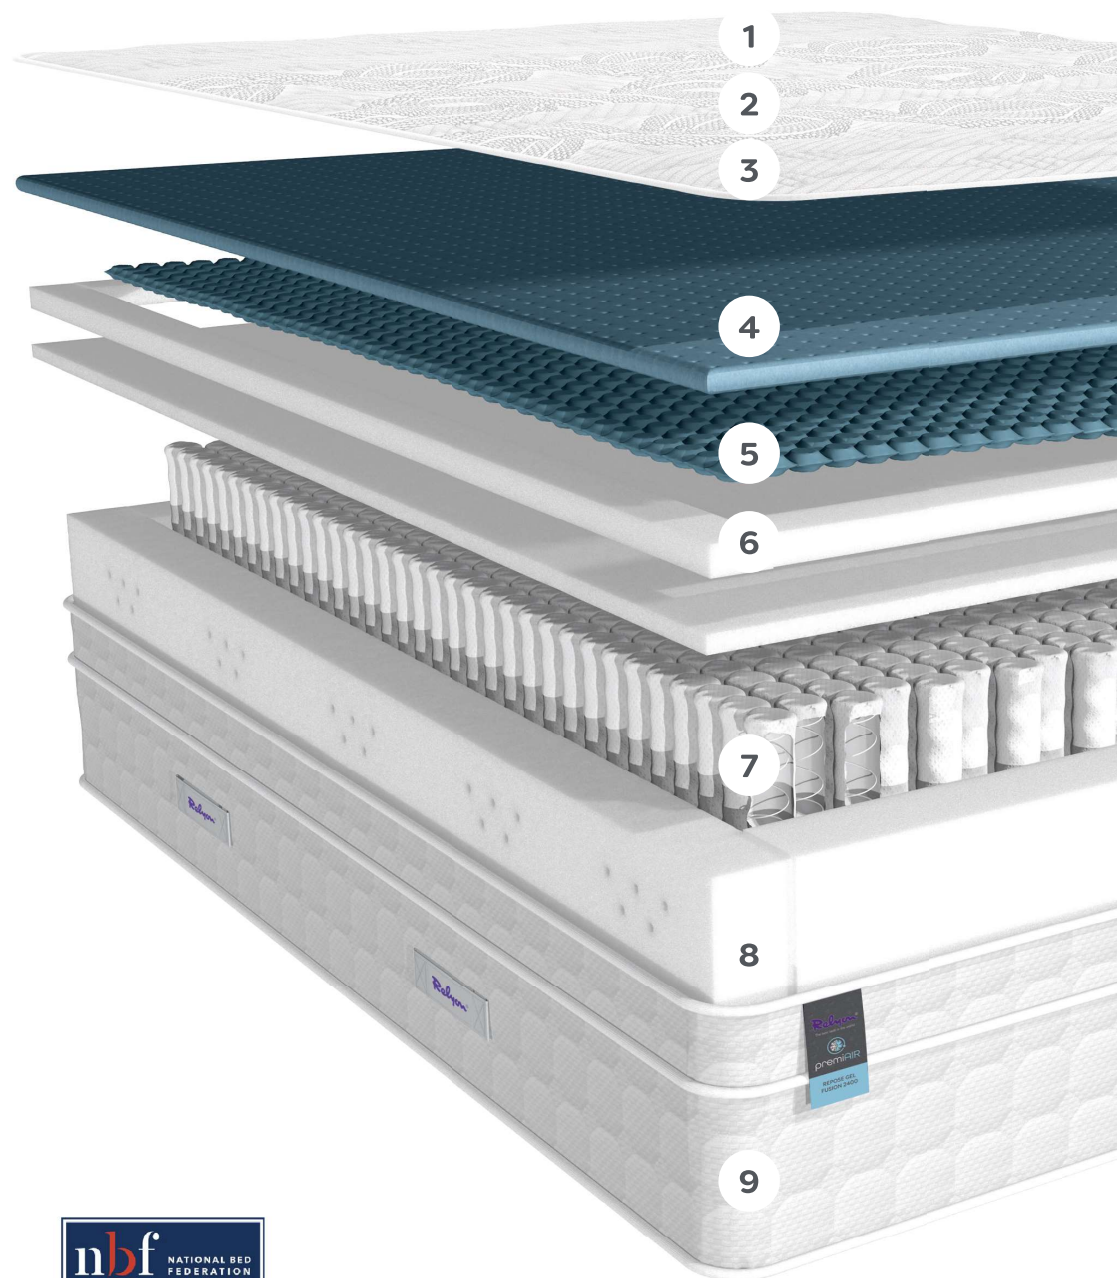

premiAIR

REPOSE GEL FUSION 2400

COMFORT ZONE

A 100% natural Probiotic fabric treatment to protect against allergens, bacteria and odours, promoting a fresh and healthy mattress.

New and innovative **cool touch fabric technology creates a cooler sleep environment** to aid the transition to a relaxing night's sleep

An environmentally sustainable smart fibre that works by **wicking away moisture to provide a cool and refreshing night's sleep.**

A blend of highly breathable, responsive and pressure relieving latex with **cooling gel that disperses excess body heat away for a comfortable sleep.**

800 Mini Pocket springs for finer body contouring and individual comfort.

SUPPORT ZONE

Provides a resilient and supportive feel.

1600 Pocket springs provide pressure relief and perfect support for you and your partner.

A uniquely designed, **ventilated mattress edge support system** that breathes with you.

Simply rotate the mattress regularly to help prolong the life of the mattress. **No turning required**

Made in the UK