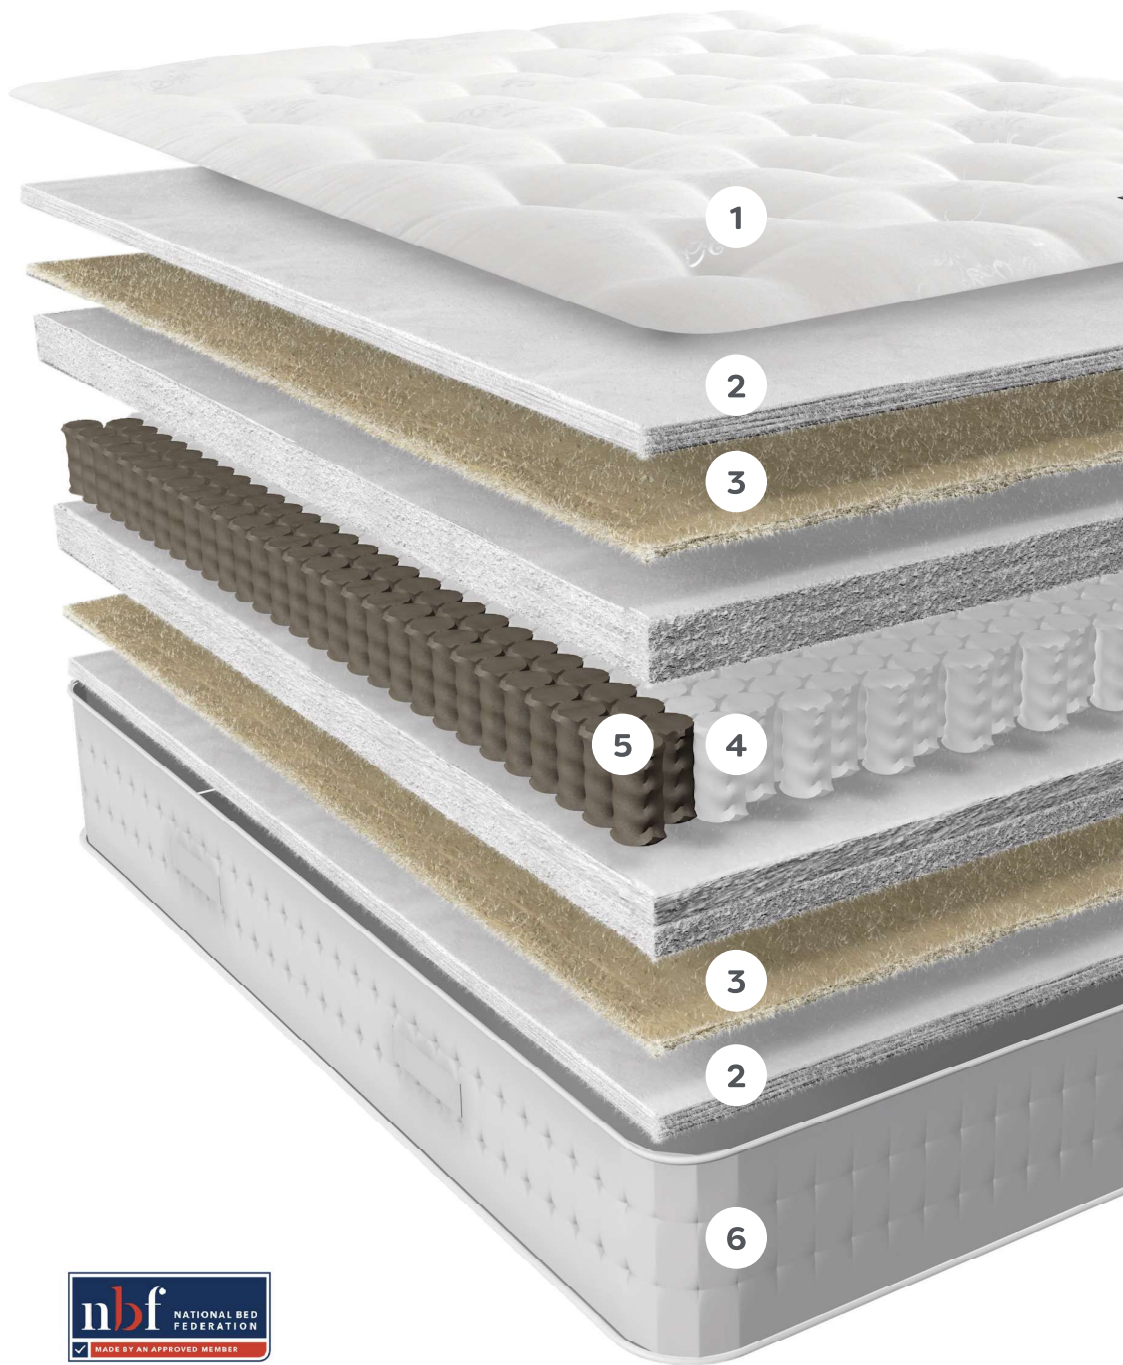

Natural

NATURAL LUXURY 1000

COMFORT ZONE

A 100% natural Probiotic fabric treatment to protect against allergens, bacteria and odours, promoting a fresh and healthy mattress.

Designed to provide excellent levels of comfort and support.

Made using purely natural materials, this layer helps keep you warm in the winter and cool in the summer.

SUPPORT ZONE

1000 Pocket springs provide pressure relief and perfect support for you and your partner.

Firmer springs along the sides add strength to the mattress and allow you to use the whole surface of the mattress as a sleeping area.

Regularly turn and rotate the mattress to help prolong its life.

Made in the UK