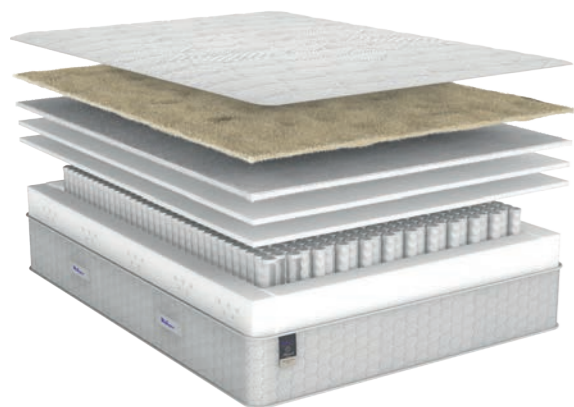

At a glance

Natural Plus 1600

- + Wool, Alpaca, Tree Silk and Bamboo layer
- + 1600 Pocket springs
- + EdgemaxAIR border support
- + Bio-protect fabric treatment
- + eCool quilt
- + Easy care, rotate only