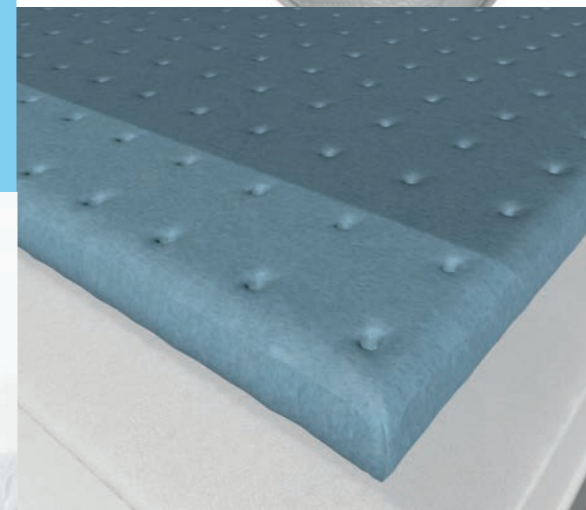

## Repose Gel Fusion 2400

with cooling technology

Shown with a Taylor headboard on 2 drawer standard height base in Graceful Grey fabric

Creating good sleeping habits needn't be a painful task. With a technical blend of Gel Latex, Icefabric and eCool technologies, Relyon® have made it even easier for you and your loved ones to enjoy the perfect night's sleep you've always dreamed of.

## 4 Step Cooling System

The PremiAIR collection has been designed to expel warm air whilst you sleep using 4 technologies in 1 to keep you cooler.

- 1. Cooling Gel Latex**  
Resilient, pressure relieving Latex boosted with Gel capsules that absorb and release body heat to help maintain the correct sleeping climate
- 2. Cool-touch Icefabric**  
New and innovative cool touch fabric technology creates a cooler sleep environment to aid the transition to a relaxing night's sleep
- 3. EdgeMax Air**  
A uniquely designed, ventilated mattress edge support system that breathes with you
- 4. eCool**  
An environmentally sustainable smart fibre that works by wicking away moisture to provide a cool and refreshing night's sleep