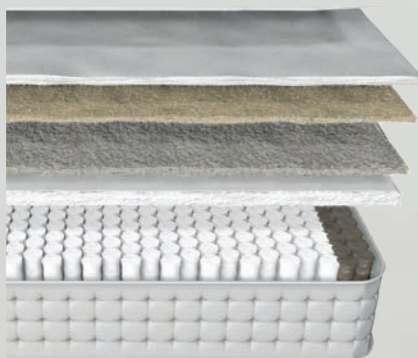

Natural

COLLECTION