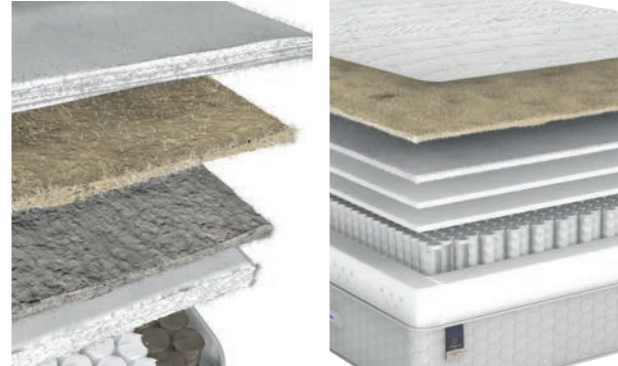

At a glance

Natural Plus 1600

- + Wool, Alpaca, Tree Silk and Bamboo layer
- + 1600 Pocket springs
- + EdgemaxAIR border support
- + Bio-protect fabric treatment
- + eCool quilt
- + Easy care, rotate only

Natural Luxury 1400

- + Blended layer of Wool, Cashmere and Silk
- + Blended layer of Wool, Tree Silk, Bamboo and Alpaca
- + 1400 Pocket springs
- + Side support system
- + Bio-Protect fabric treatment
- + Turn mattress regularly

Natural Luxury 1000

- + Blended layer of Wool, Tree Silk, Bamboo and Alpaca
- + 1000 Pocket springs
- + Side support system
- + Bio-Protect fabric treatment
- + Turn mattress regularly

Made by combining fibres of Wool, Tree Silk, Bamboo and Alpaca, this mattress has a lot to offer.

The Natural Plus 1600 is finished with an eCool technology quilt for that little bit extra to see you through the night.

Natural Plus 1600

with natural fillings

Shown with a Monroe headboard on a base on legs in Irresistible Onyx fabric