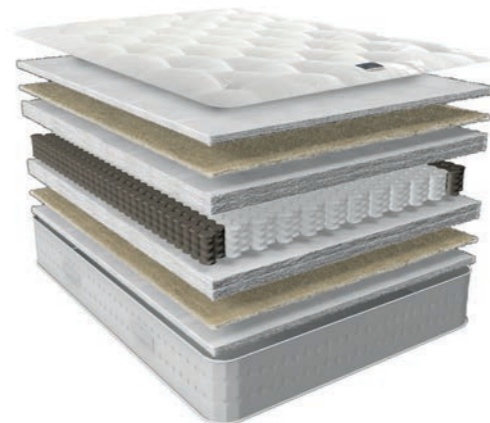

Natural Luxury 1000

- + Blended layer of Wool, Tree Silk, Bamboo and Alpaca
- + 1000 Pocket springs
- + Side support system
- + Bio-Protect fabric treatment
- + Turn mattress regularly