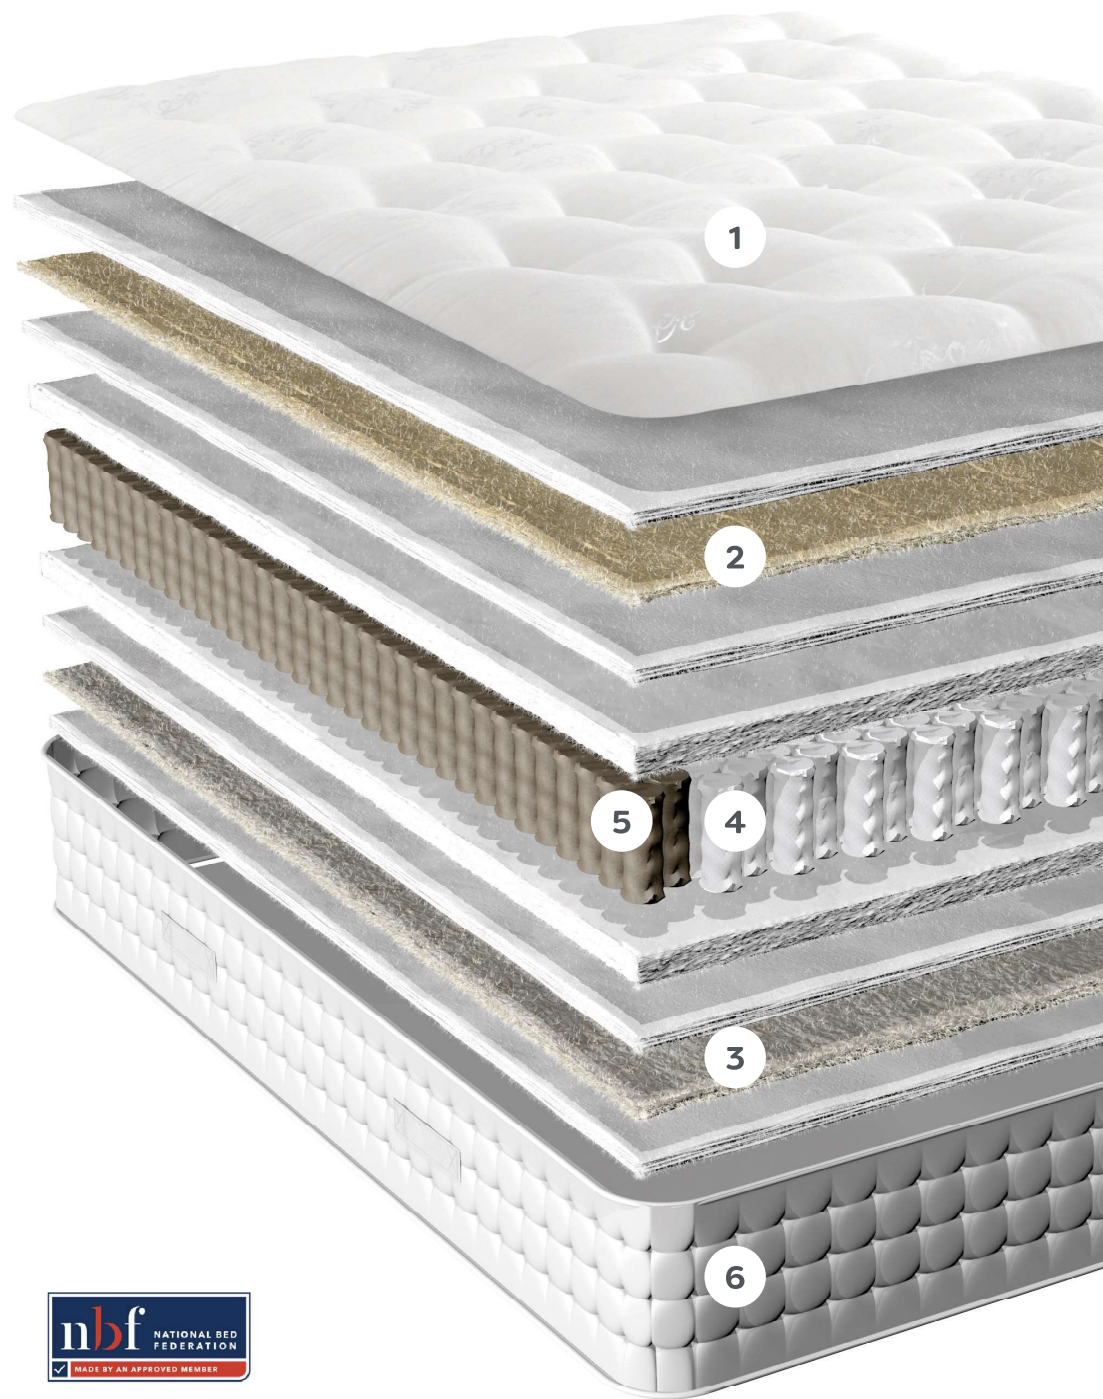

Natural

NATURAL LUXURY 1400

COMFORT ZONE

A 100% natural Probiotic fabric treatment to protect against allergens, bacteria and odours, promoting a fresh and healthy mattress.

Wool, Alpaca and Bamboo layer to help keep you warm in the winter and cool in the summer.

A sumptuous layer of the finest natural materials for luxurious comfort that helps keep you cool and dry.

SUPPORT ZONE

1400 Pocket springs provide pressure relief and perfect support for you and your partner.

Firmer springs along the sides add strength to the mattress and allow you to use the whole surface of the mattress as a sleeping area.

Regularly turn and rotate the mattress to help prolong its life.

Made in the UK