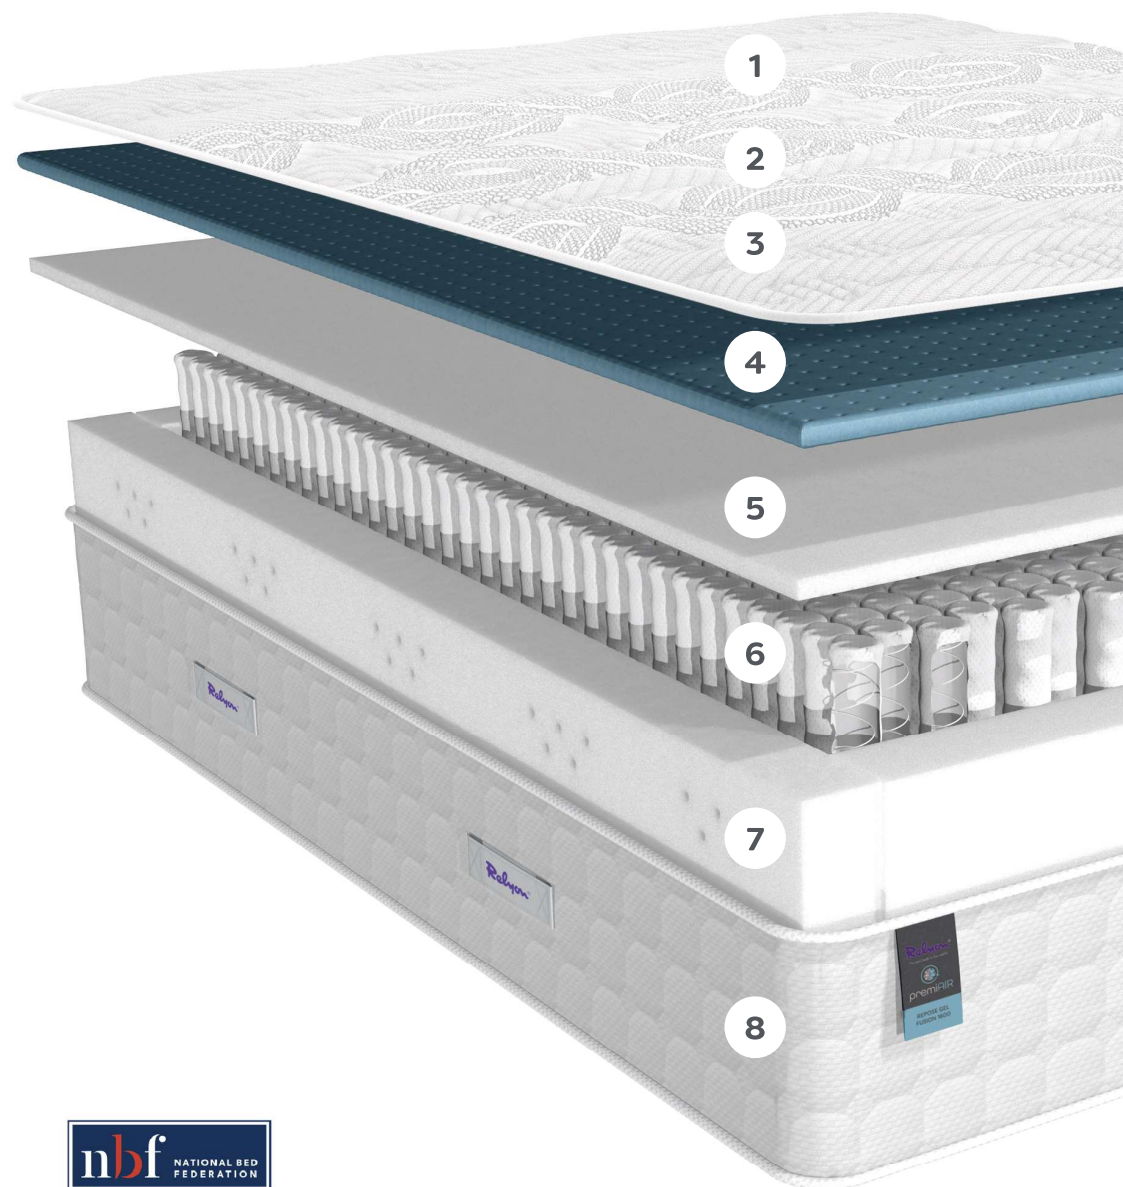

premiAIR

REPOSE GEL FUSION 1600

COMFORT ZONE

1 A 100% natural Probiotic fabric treatment to protect against allergens, bacteria and odours, promoting a fresh and healthy mattress.

2 New and innovative cool touch fabric technology creates a cooler sleep environment to aid the transition to a relaxing night's sleep

3 An environmentally sustainable smart fibre that works by wicking away moisture to provide a cool and refreshing night's sleep.

4 A blend of highly breathable, responsive and pressure relieving latex with cooling gel that disperses excess body heat away for a comfortable sleep.

SUPPORT ZONE

5 Provides a resilient and supportive feel.

1600 Pocket springs provide pressure relief and perfect support for you and your partner.

A uniquely designed, ventilated mattress edge support system that breathes with you.

Simply rotate the mattress regularly to help prolong the life of the mattress.
No turning required

Made in the UK

8 Year Guarantee

Spring counts quoted are equivalent to the total number of springs in a full size 150cm mattress