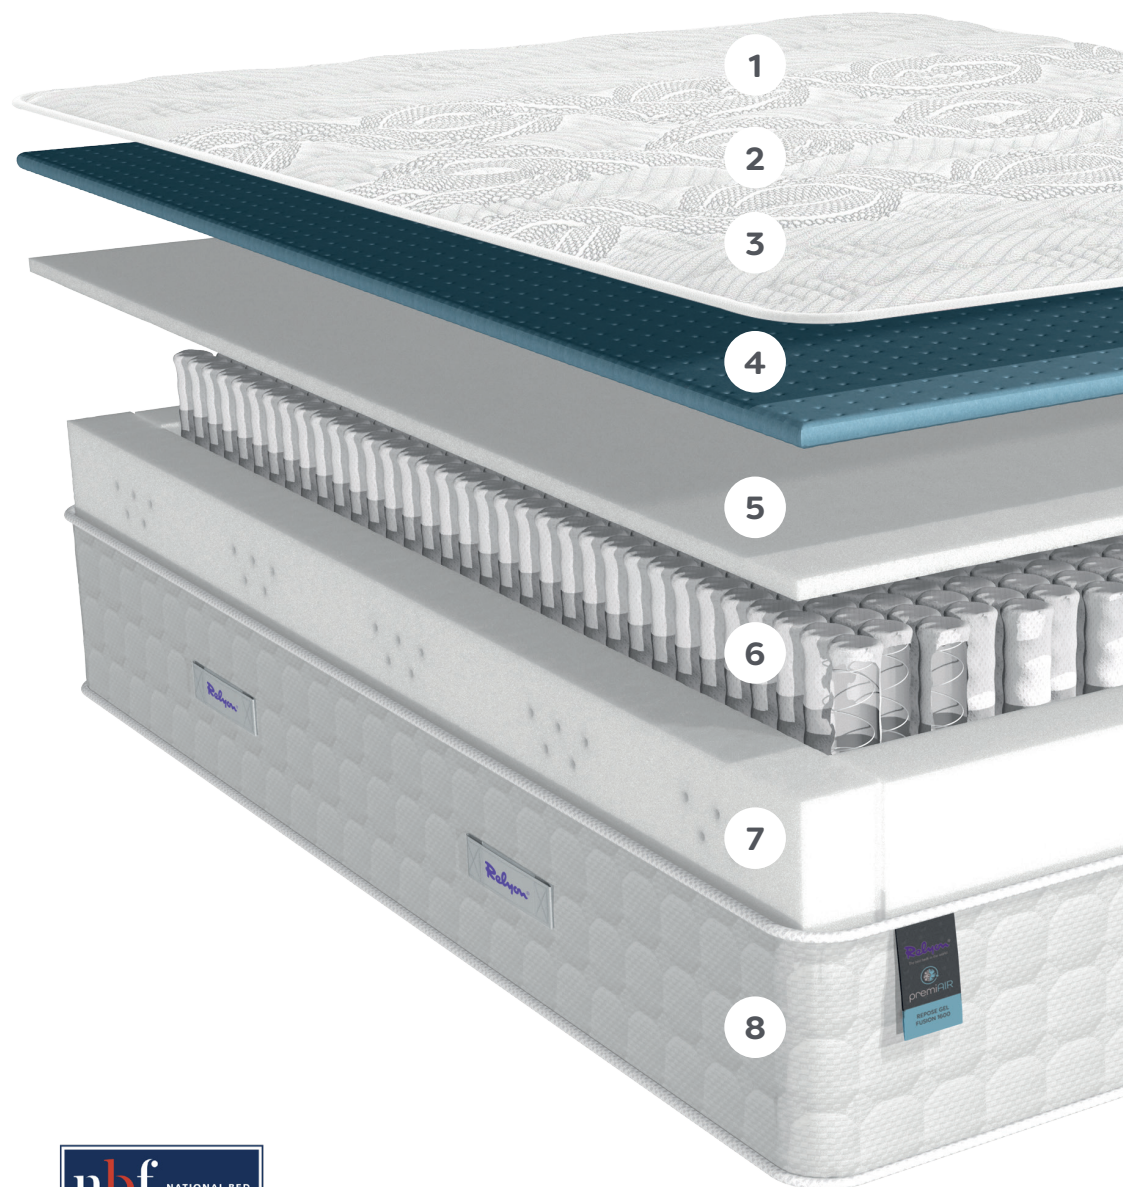

An environmentally sustainable smart fibre that works by **wicking away moisture to provide a cool and refreshing night's sleep.**

A blend of highly breathable, responsive and pressure relieving latex with **cooling gel that disperses excess body heat away for a comfortable sleep.**

### SUPPORT ZONE

Provides a resilient and supportive feel.

**1600 Pocket springs** provide pressure relief and perfect support for you and your partner.

A uniquely designed, **ventilated mattress edge support system** that breathes with you.

Simply rotate the mattress regularly to help prolong the life of the mattress.  
**No turning required**

Made in the UK

Spring counts quoted are equivalent to the total number of springs in a full size 150cm mattress