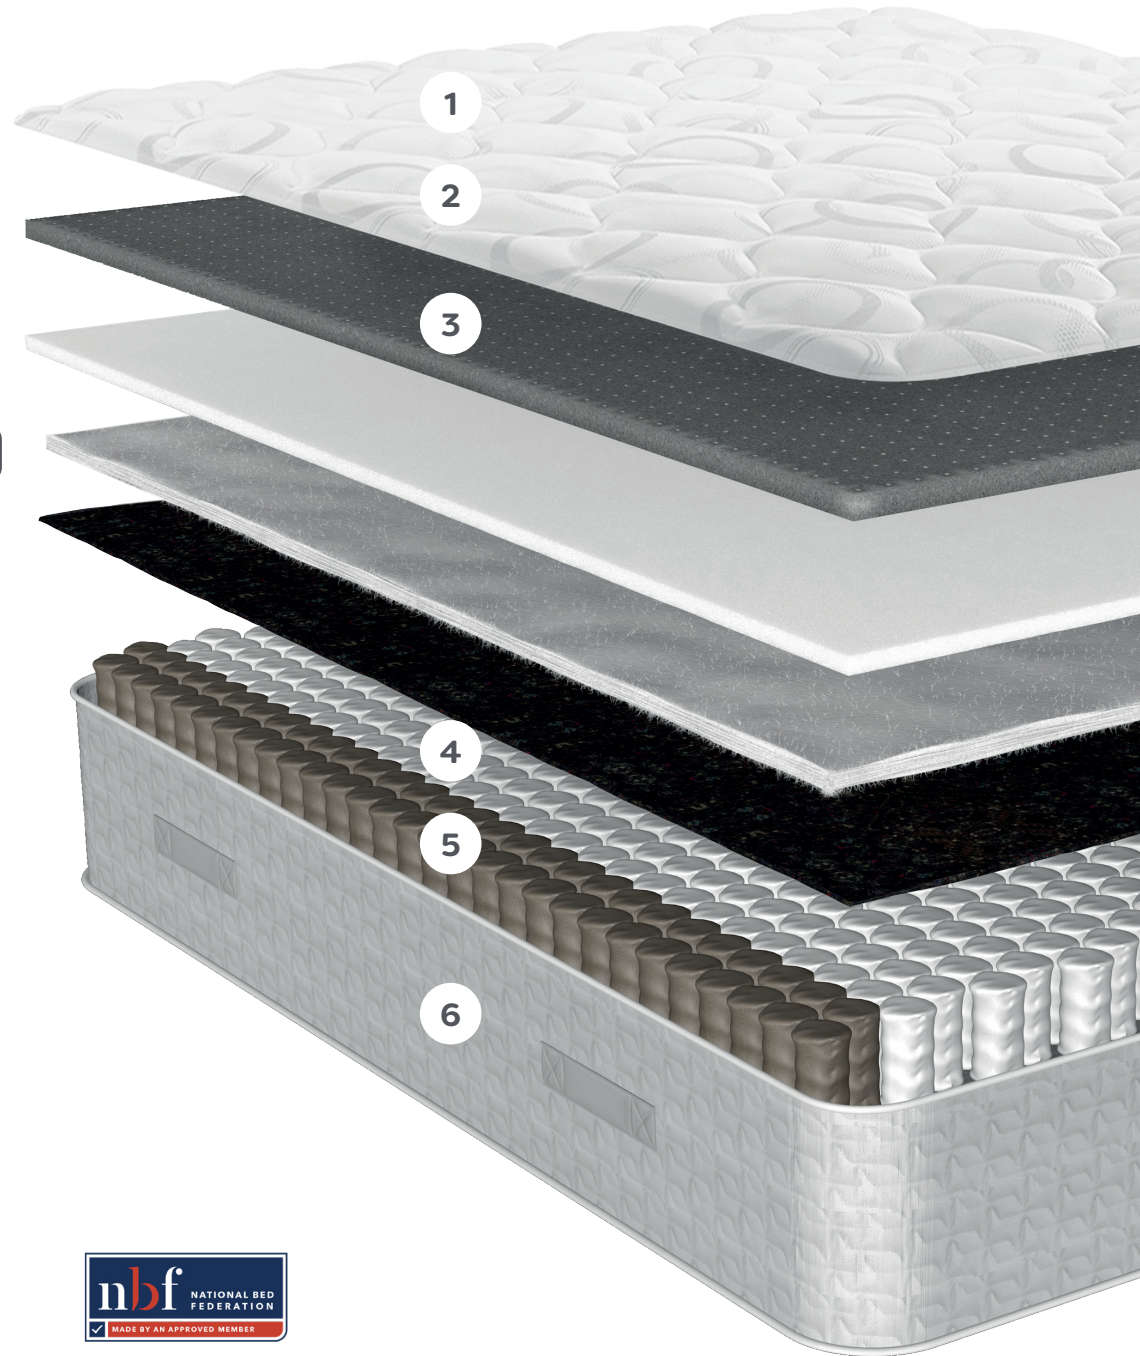

Comfort

COMFORT PURE LATEX 1500

COMFORT ZONE

1 A **100% natural Probiotic fabric treatment** to protect against allergens, bacteria and odours, promoting a fresh and healthy mattress.

2 **Additional layers of comfort** for a great night's sleep.

3 A **layer of natural latex** that instantly responds and adapts to your body's movements encouraging a deeper and more restful sleep.

SUPPORT ZONE

4 **1500 Pocket springs** provide pressure relief and perfect support for you and your partner.

5 **Firmer springs along the sides add strength to the mattress** and allow you to use the whole surface of the mattress as a sleeping area.

6 Simply rotate the mattress regularly to help prolong the life of the mattress. **No turning required.**

Made in the UK

8 Year Guarantee

Spring counts quoted are equivalent to the total number of springs in a full size 150cm mattress