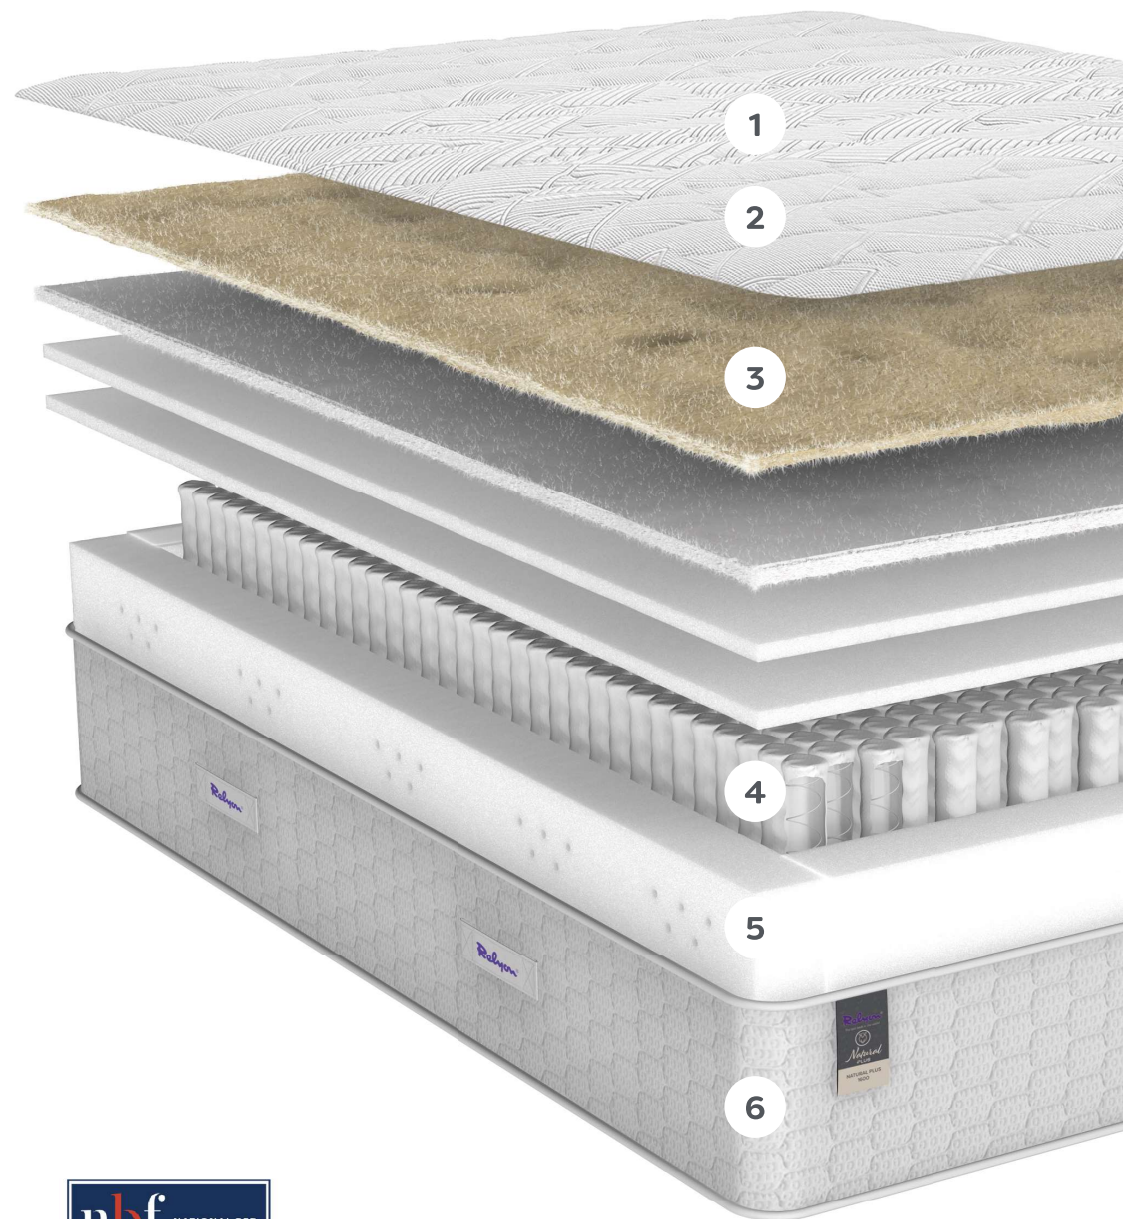

Natural+PLUS

NATURAL PLUS 1600

COMFORT ZONE

A 100% natural Probiotic fabric treatment to protect against allergens, bacteria and odours, promoting a fresh and healthy mattress.

An environmentally sustainable smart fibre that works by wicking away moisture to provide a cool and refreshing night's sleep.

Wool, Alpaca and Bamboo layer to help keep you warm in the winter and cool in the summer.

SUPPORT ZONE

1600 Pocket springs provide pressure relief and perfect support for you and your partner.

A uniquely designed, **ventilated mattress edge support system** that breathes with you.

Simply rotate the mattress regularly to help prolong the life of the mattress.
No turning required

Made in the UK

8 Year Guarantee

Spring counts quoted are equivalent to the total number of springs in a full size 150cm mattress