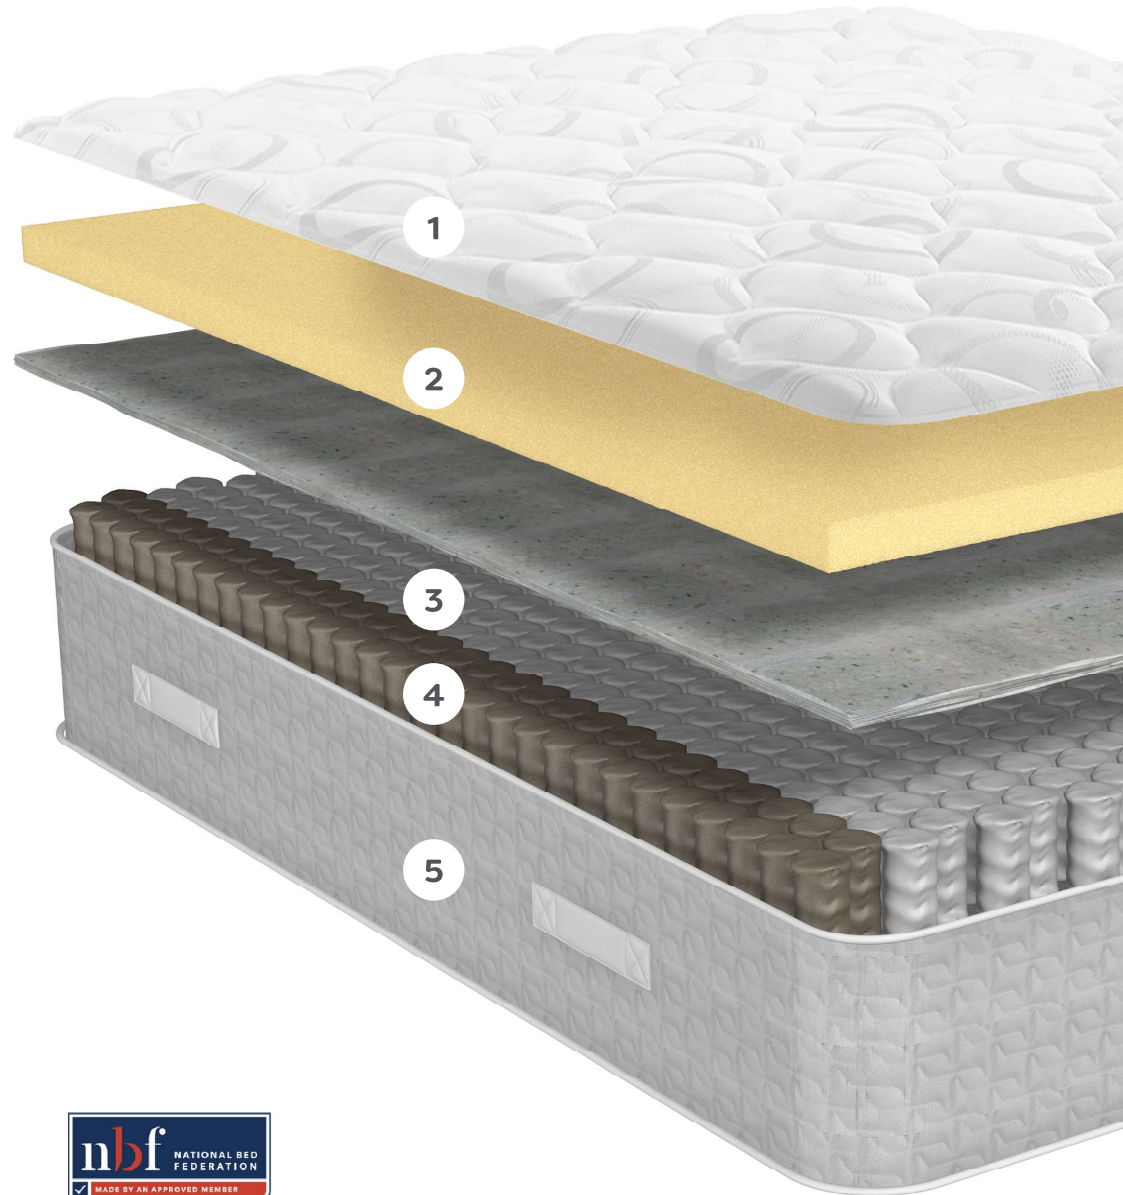

Comfort

COMFORT PURE MEMORY 1400

COMFORT ZONE

A 100% natural Probiotic fabric treatment to protect against allergens, bacteria and odours, promoting a fresh and healthy mattress.

Pressure relieving memory foam enhanced with engineered perforations creates improved air circulation for a cooler night's sleep.

SUPPORT ZONE

1400 Pocket springs provide pressure relief and perfect support for you and your partner.

Firmer springs along the sides add strength to the mattress and allow you to use the whole surface of the mattress as a sleeping area.

Simply rotate the mattress regularly to help prolong the life of the mattress.
No turning required.

Made in the UK

8 Year Guarantee

Spring counts quoted are equivalent to the total number of springs in a full size 150cm mattress