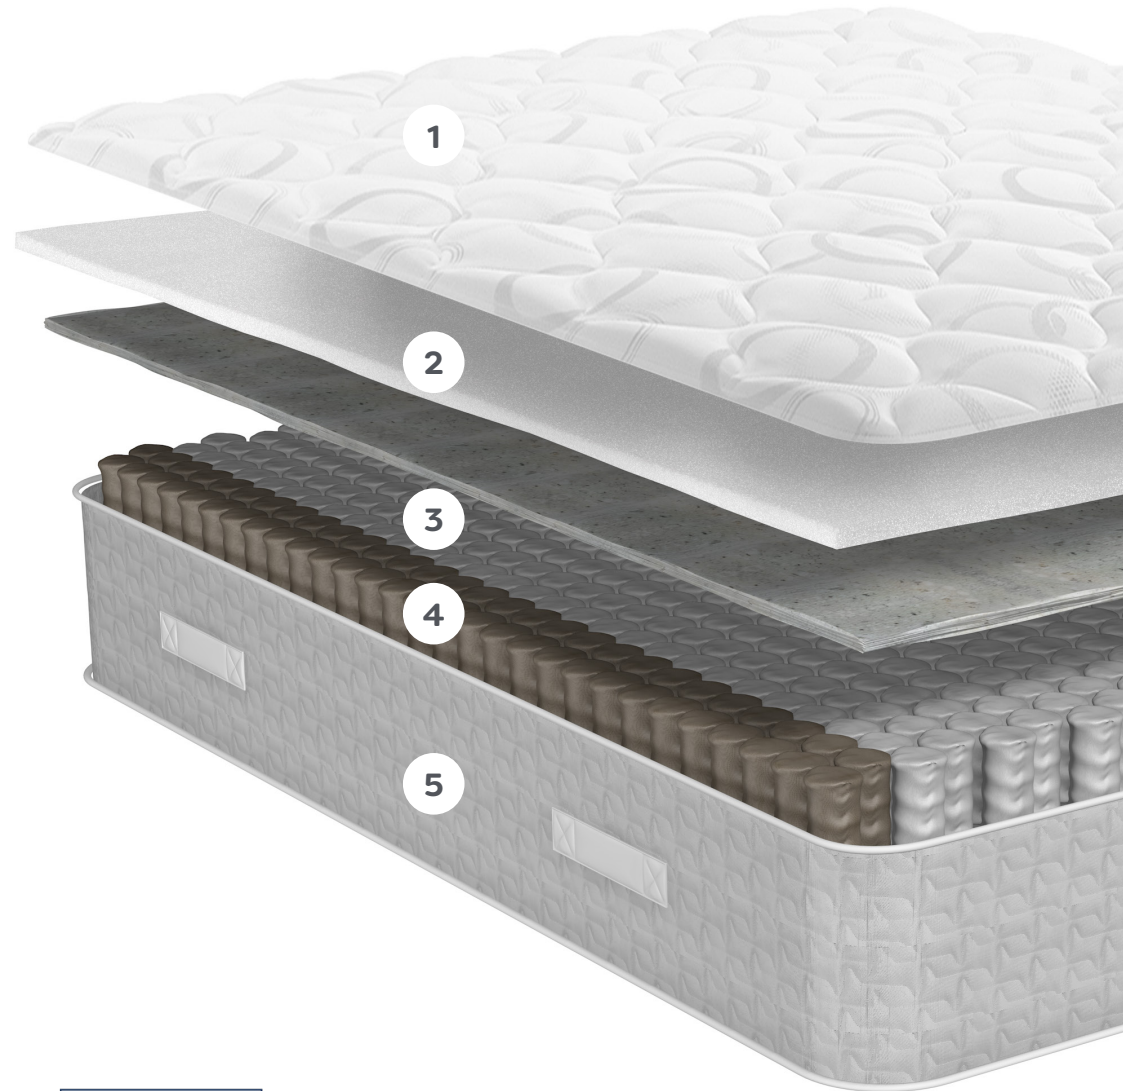

Comfort

COMFORT PURE 1000

COMFORT ZONE

1 A **100% natural Probiotic fabric treatment** to protect against allergens, bacteria and odours, promoting a fresh and healthy mattress.

2 **Additional layers of comfort** for a great night's sleep.

SUPPORT ZONE

3 **1000 Pocket springs** provide pressure relief and perfect support for you and your partner.

4 **Firmer springs along the sides add strength to the mattress** and allow you to use the whole surface of the mattress as a sleeping area.

5 Simply rotate the mattress regularly to help prolong the life of the mattress. **No turning required.**

Spring counts quoted are equivalent to the total number of springs in a full size 150cm mattress