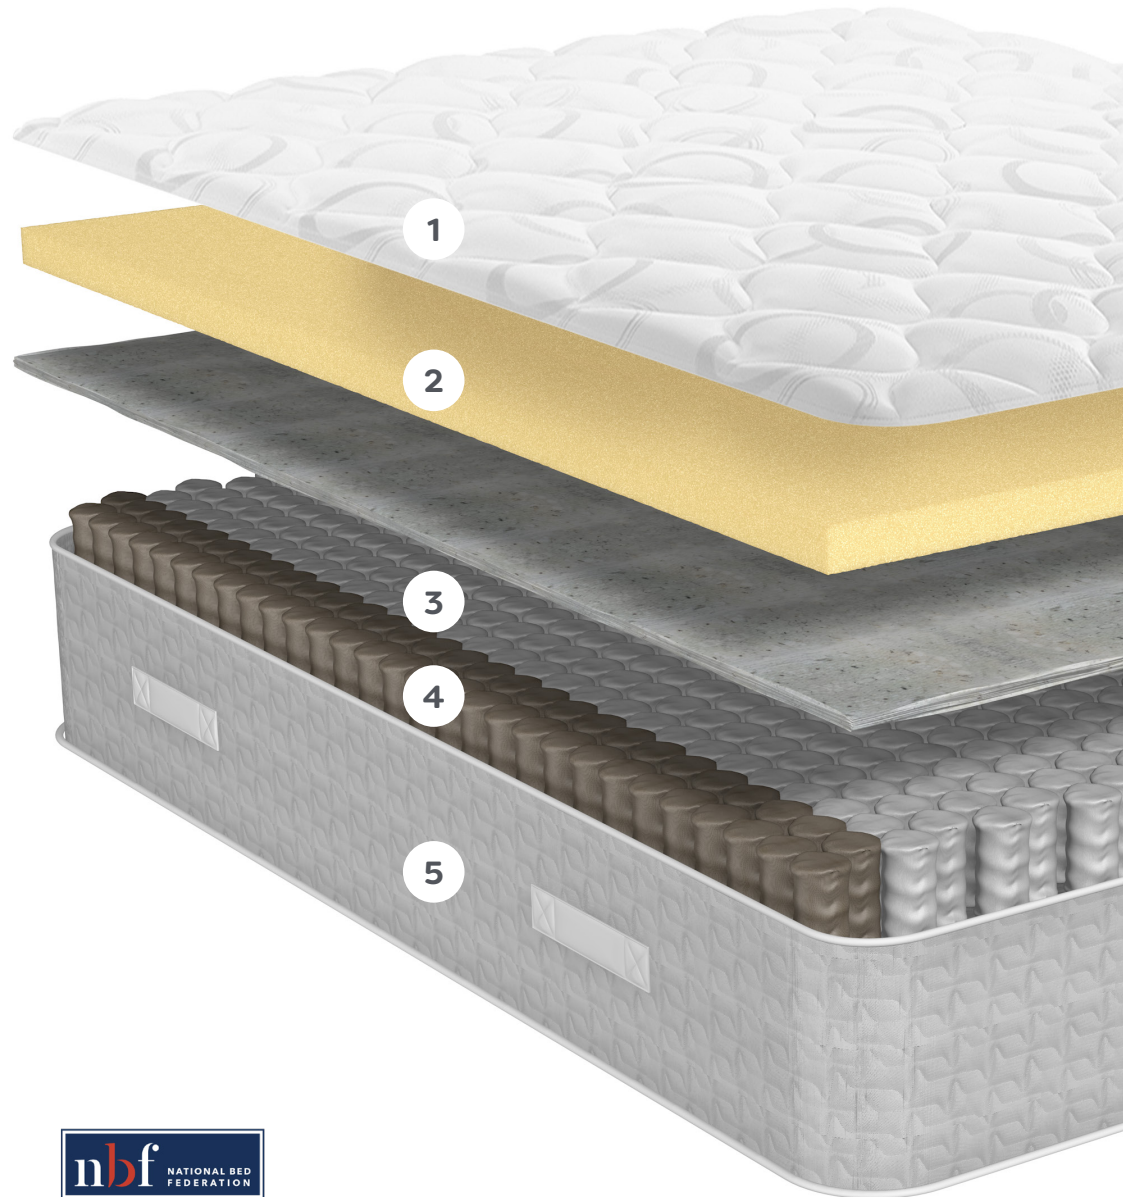

### COMFORT ZONE

**A 100% natural Probiotic fabric treatment** to protect against allergens, bacteria and odours, promoting a fresh and healthy mattress.

Pressure relieving memory foam enhanced with engineered perforations creates improved air circulation for a cooler night's sleep.

### SUPPORT ZONE

**1400 Pocket springs** provide pressure relief and perfect support for you and your partner.

**Firmer springs along the sides add strength to the mattress** and allow you to use the whole surface of the mattress as a sleeping area.

Simply rotate the mattress regularly to help prolong the life of the mattress.  
**No turning required.**

Made in the UK

Spring counts quoted are equivalent to the total number of springs in a full size 150cm mattress