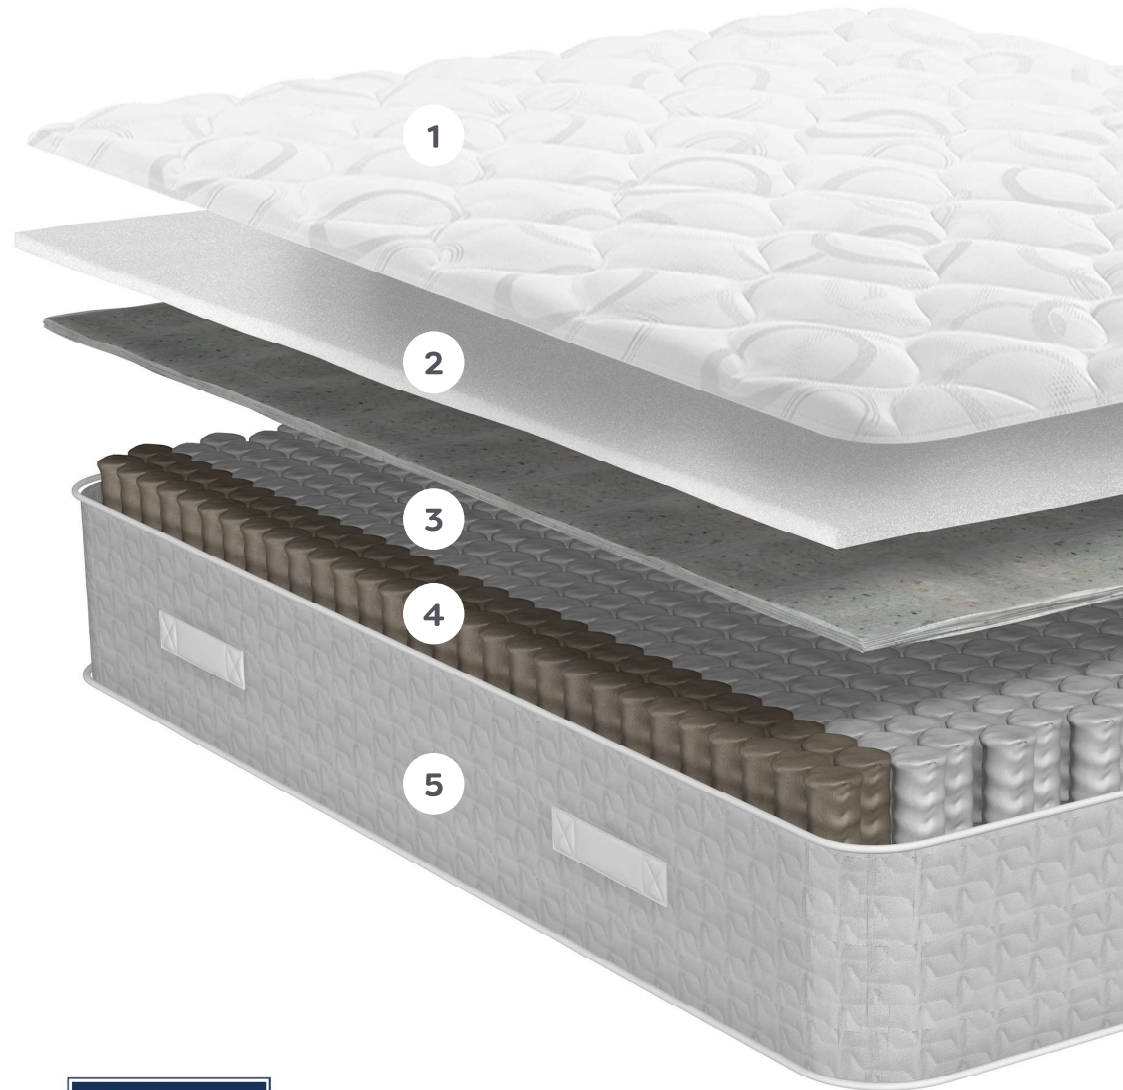

Comfort

COMFORT PURE 1000

COMFORT ZONE

1 A **100% natural Probiotic fabric treatment** to protect against allergens, bacteria and odours, promoting a fresh and healthy mattress.

2 **Additional layers of comfort** for a great night's sleep.

SUPPORT ZONE

3 **1000 Pocket springs** provide pressure relief and perfect support for you and your partner.

4 **Firmer springs along the sides add strength to the mattress** and allow you to use the whole surface of the mattress as a sleeping area.

5 Simply rotate the mattress regularly to help prolong the life of the mattress. **No turning required.**

Made in the UK

8 Year Guarantee

Spring counts quoted are equivalent to the total number of springs in a full size 150cm mattress